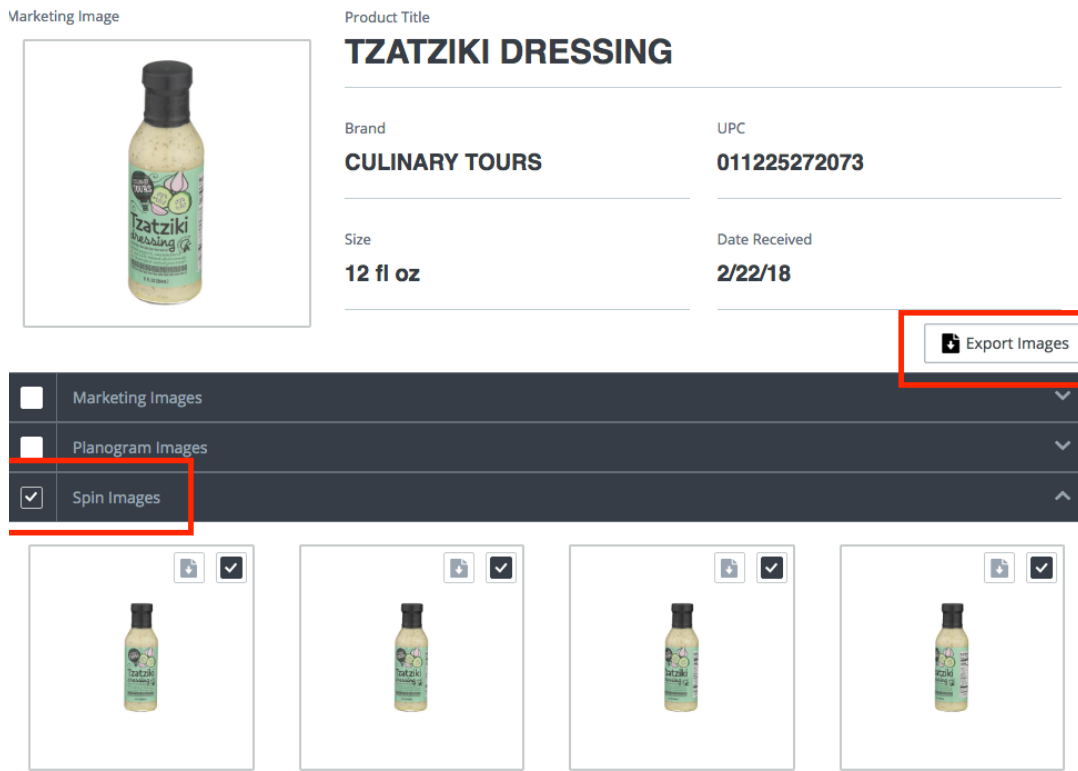

You can also export the spinset on an individual product detail page by selecting the 'Spin Images' image section and clicking 'Export Images' as above: