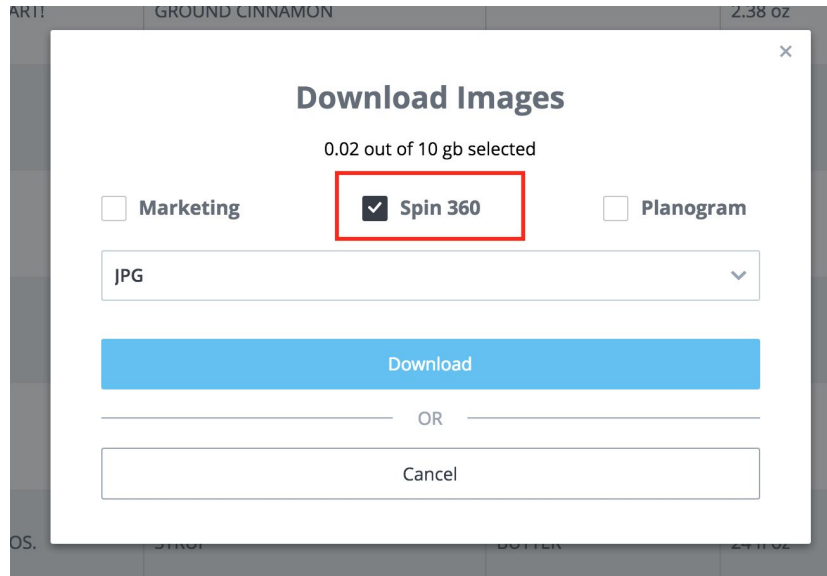

3. Choose 'Spin 360' from the modal